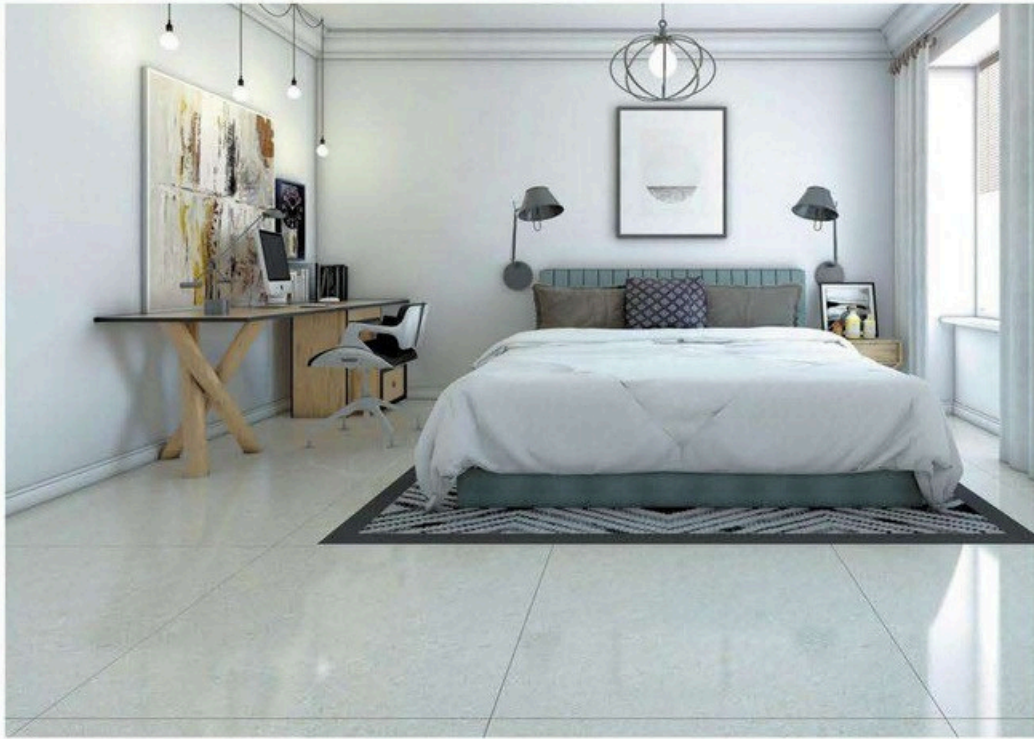

Moscato Beige