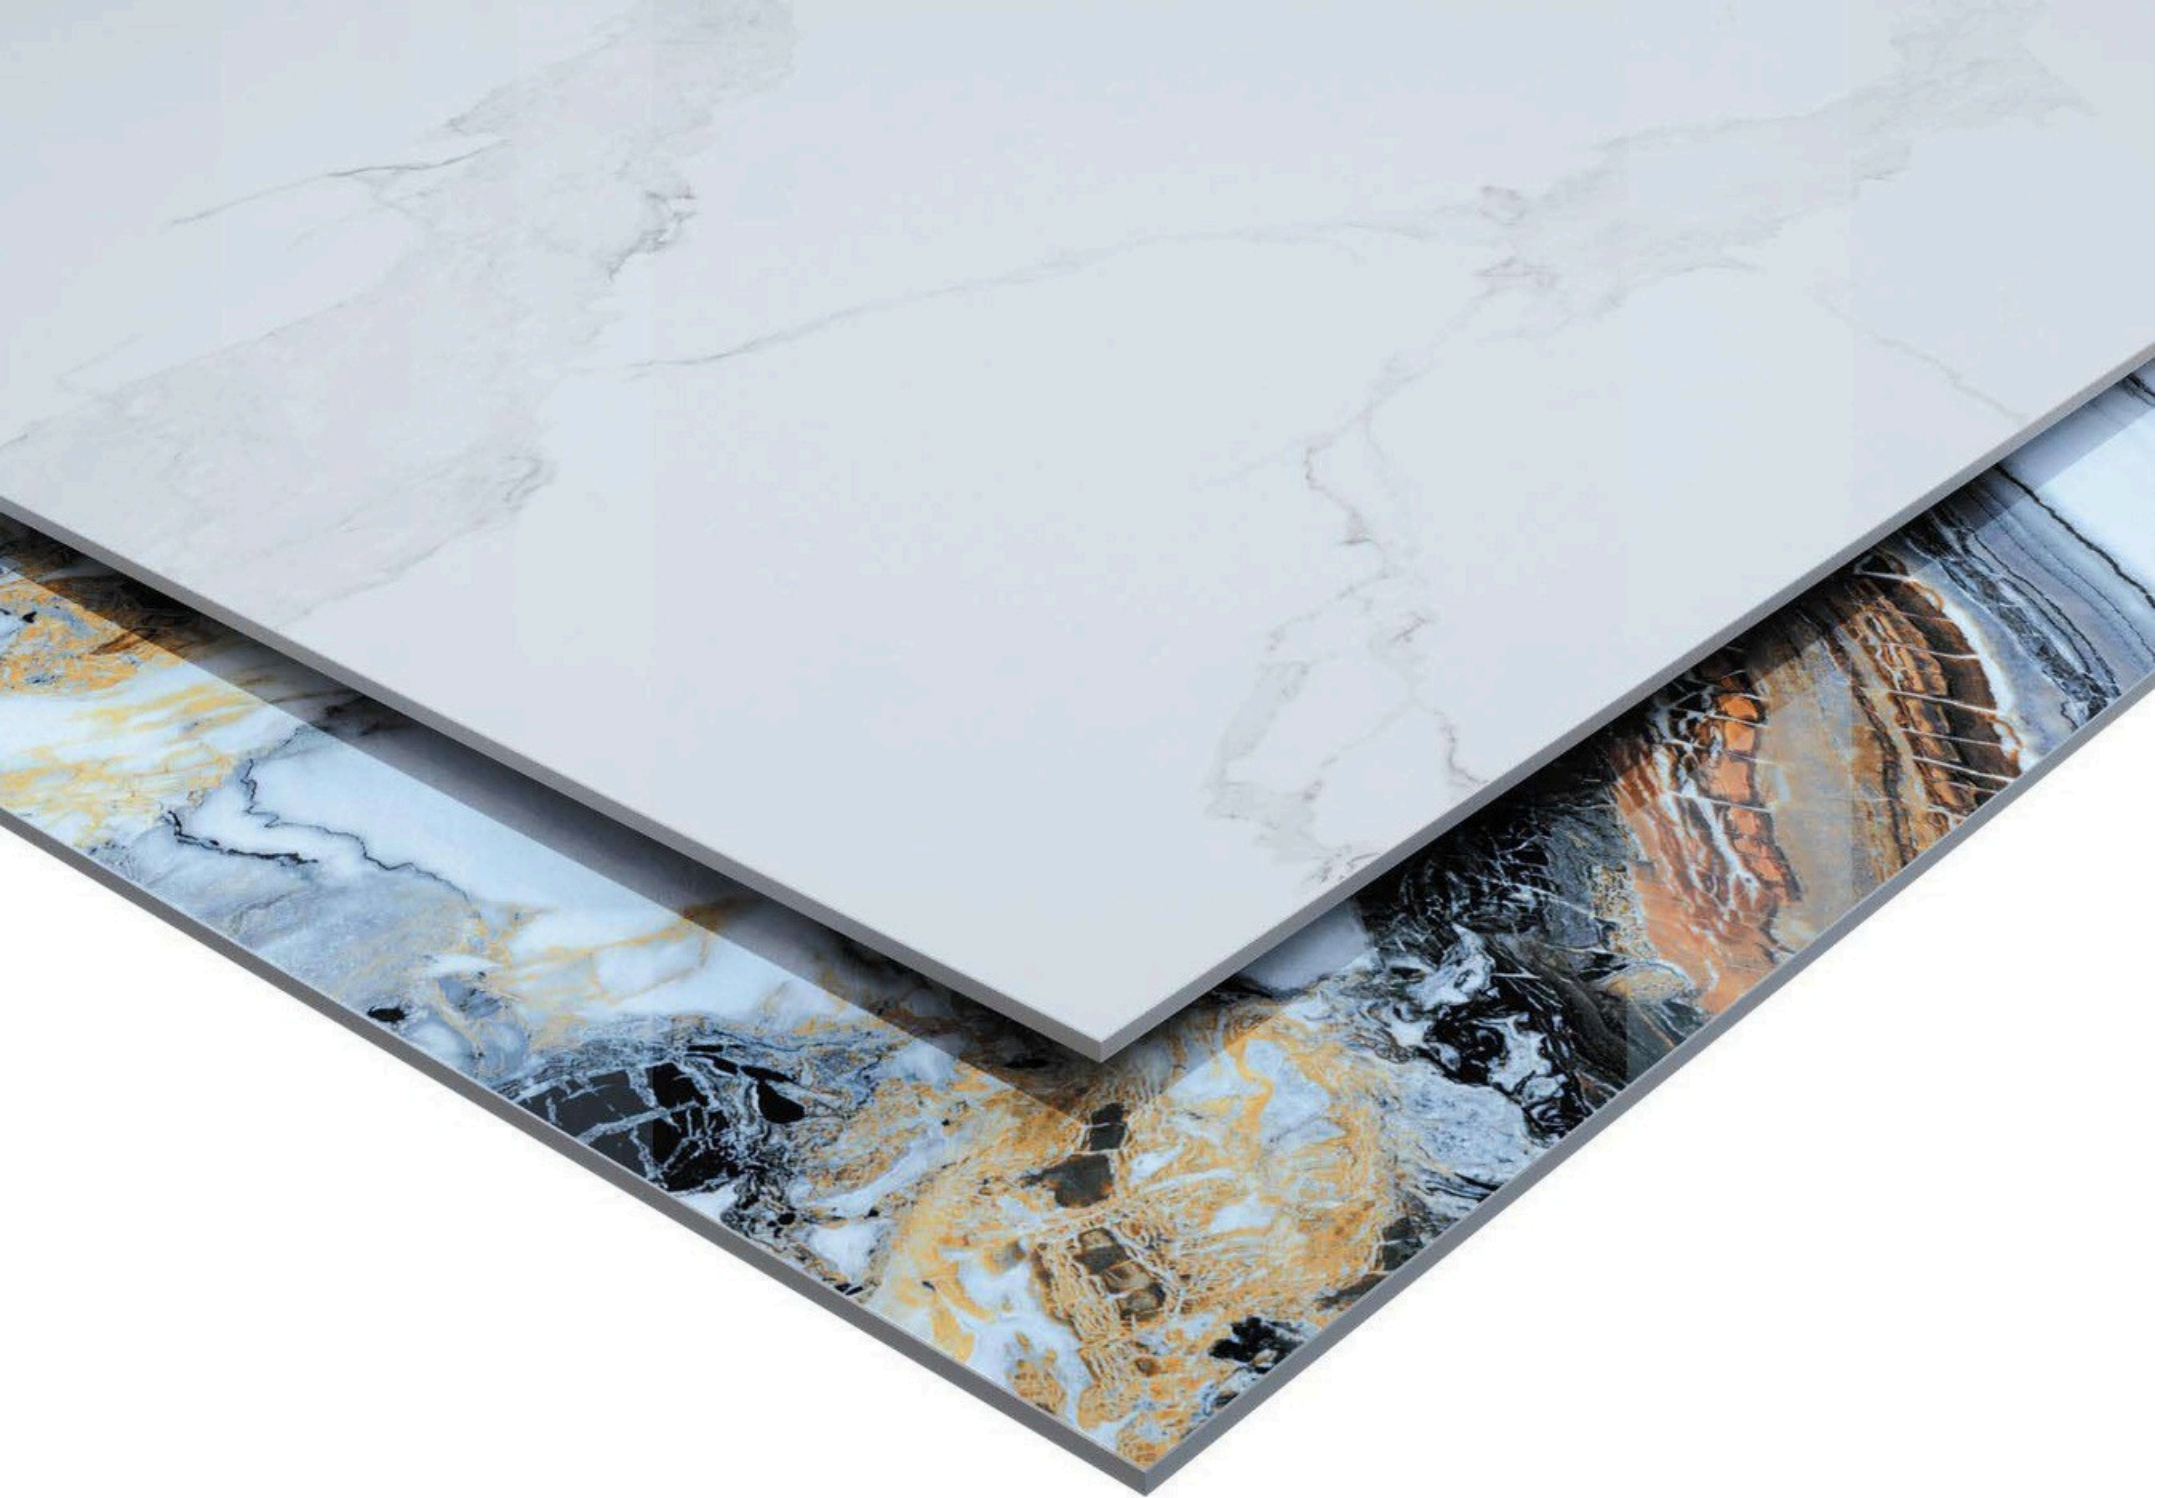

SFRQ189022

Rain Forest Brown

SFRQ189026
Palissandro Grey

┌ 900x1800mm

☐ Polished

Indoor | Outdoor | Wall | Floor

QG8891006

Fantasy Light Grey