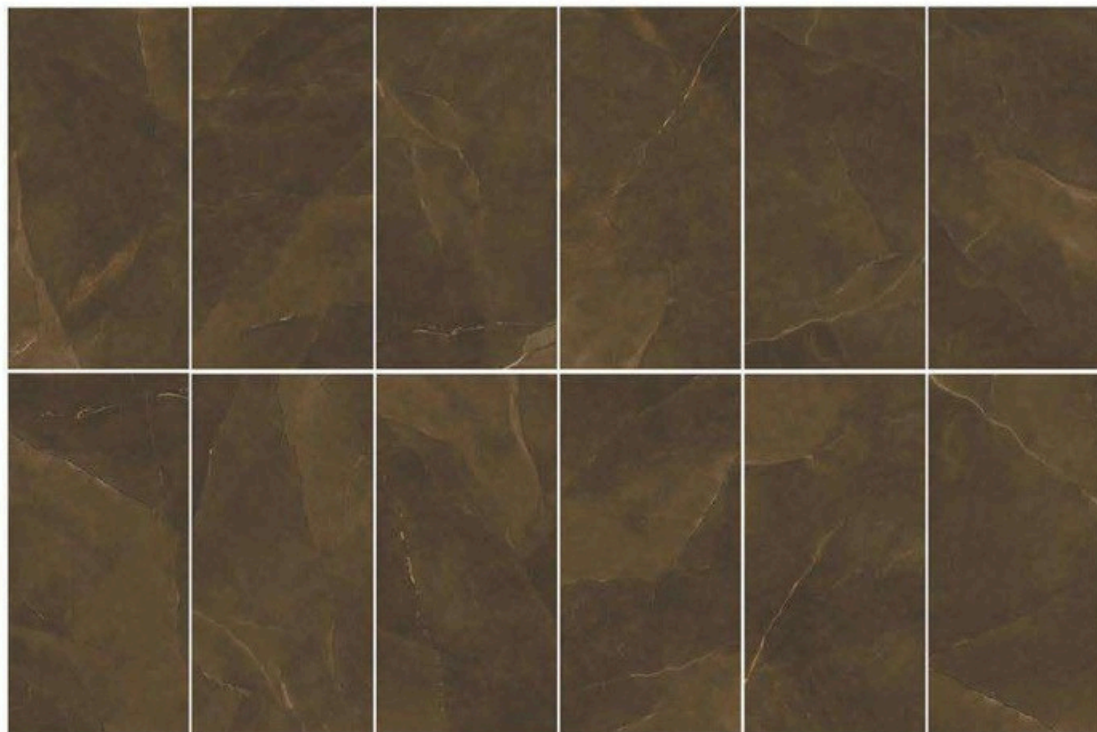

Diamond
Glazed
Statuario White

QG126250

rustiqué
Exclusive

QG126298
Onyx Brown

┌ 600x1200mm

☐ Polished

Indoor | Outdoor | Wall | Floor

QG126266
Pietra Brown