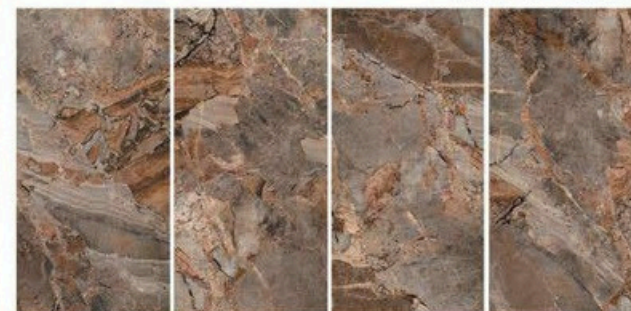

Florence Brown

QG8891806

Fior Di Pesco Grey

QG8891802

┌ 900x1800mm

☐ Polished

Indoor | Outdoor | Wall | Floor

03