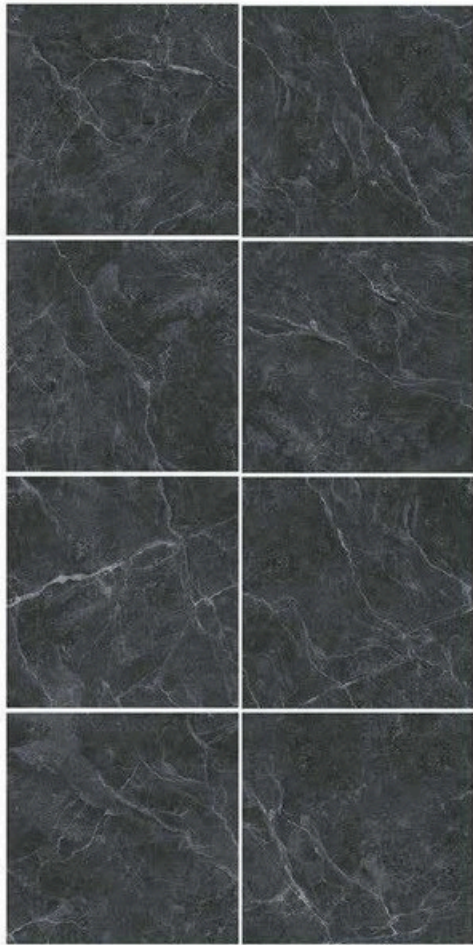

QR60005
Moon Stone Dark Grey