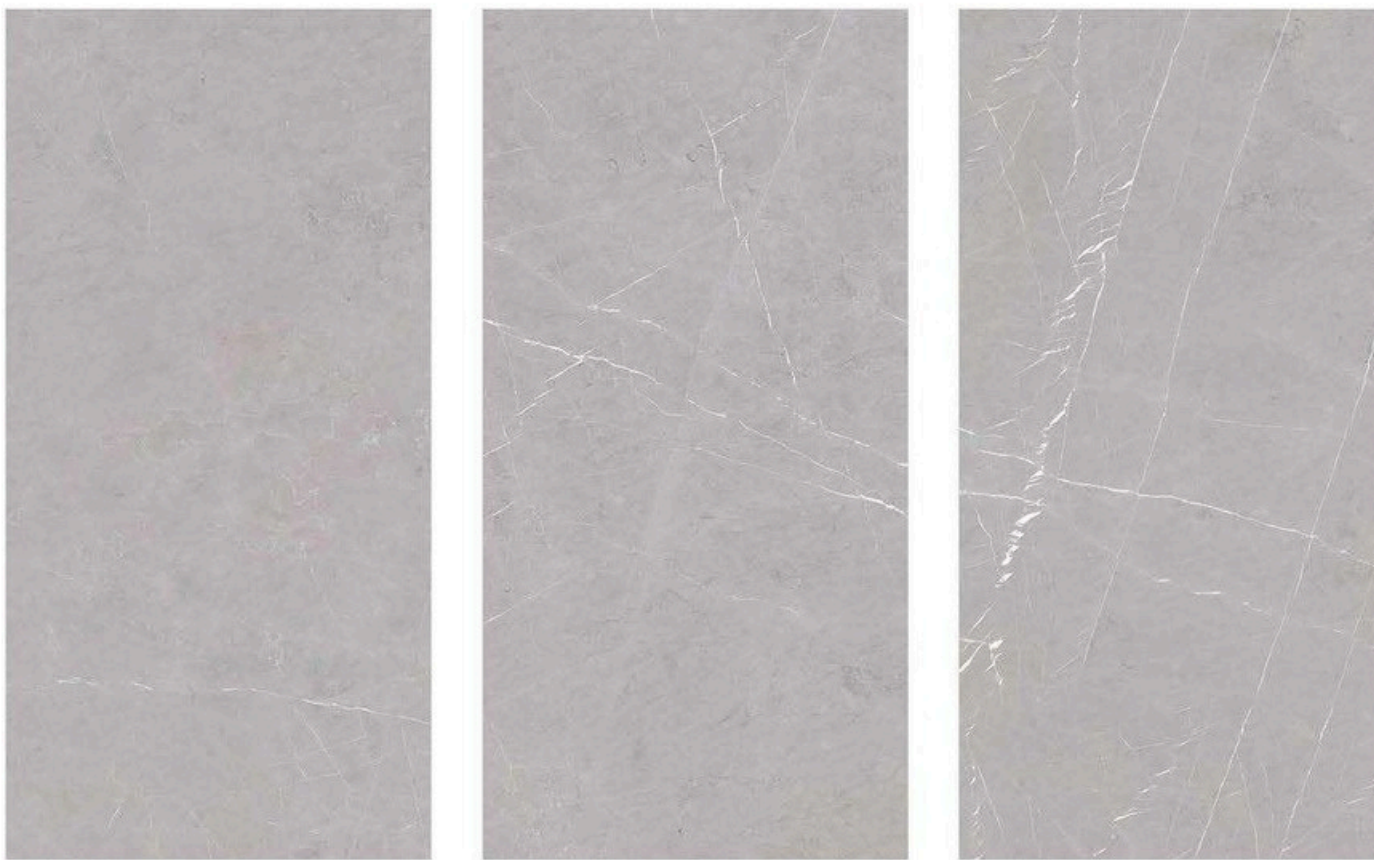

SFRQ189099
Pietra Light Grey