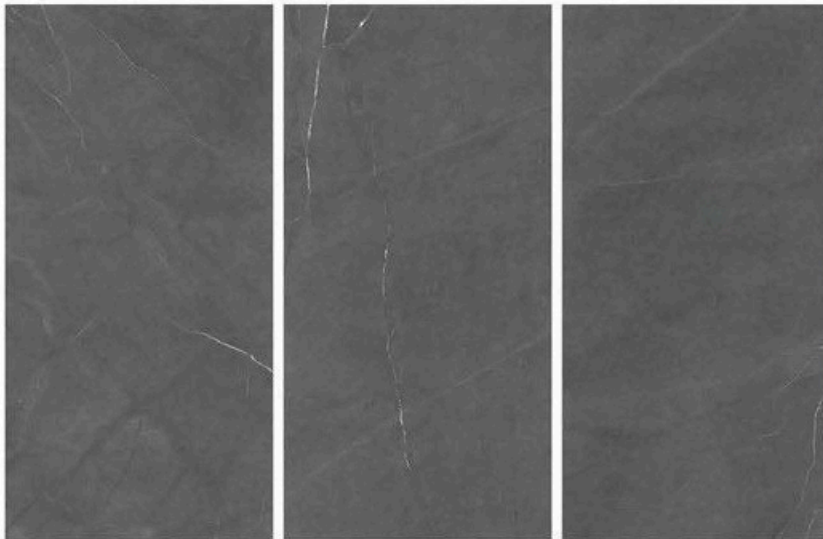

Radiant Glittery Rainbow
PEARL GLAZED

┌ 900x1800mm

☐ Polished

Indoor | Outdoor | Wall | Floor

Pietra Grey

QG8891800

┌ 900x1800mm

☐ Polished