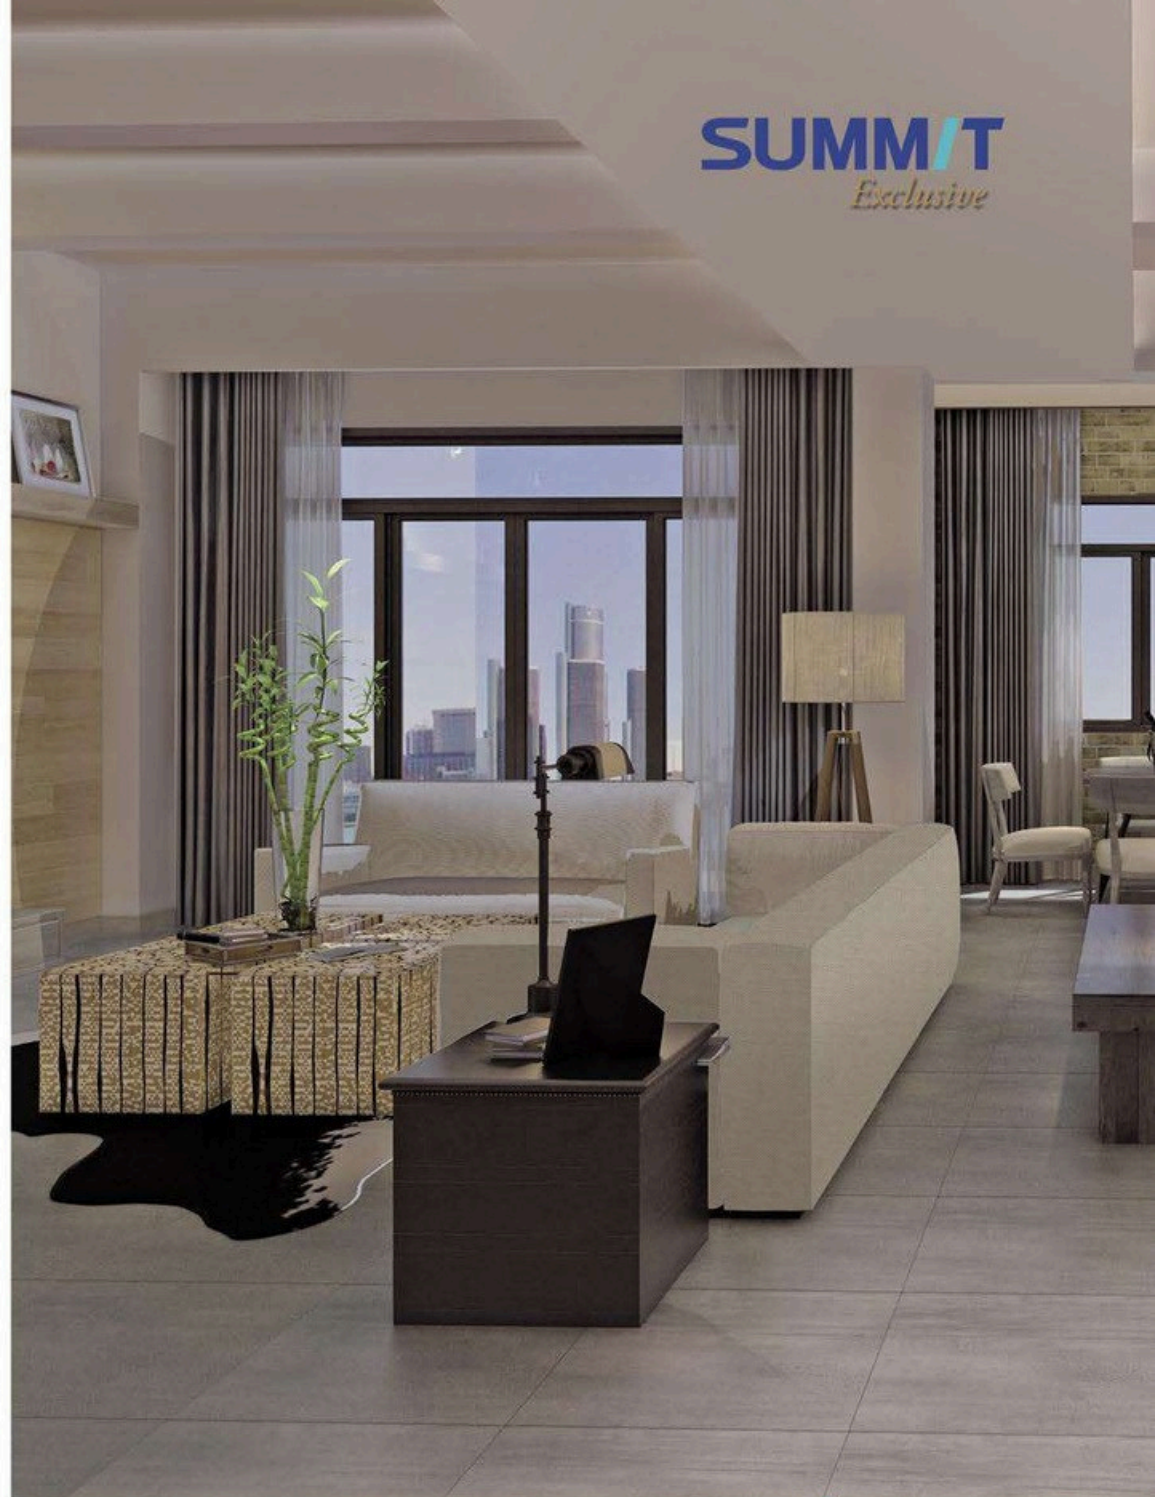

SFN60615
Mandala Select

Lappato

SFL60115
Royal Beige

Honed

┌ 600x600mm

Indoor | Outdoor | Wall | Floor

RUSTIC ASH

SFDI1U60775