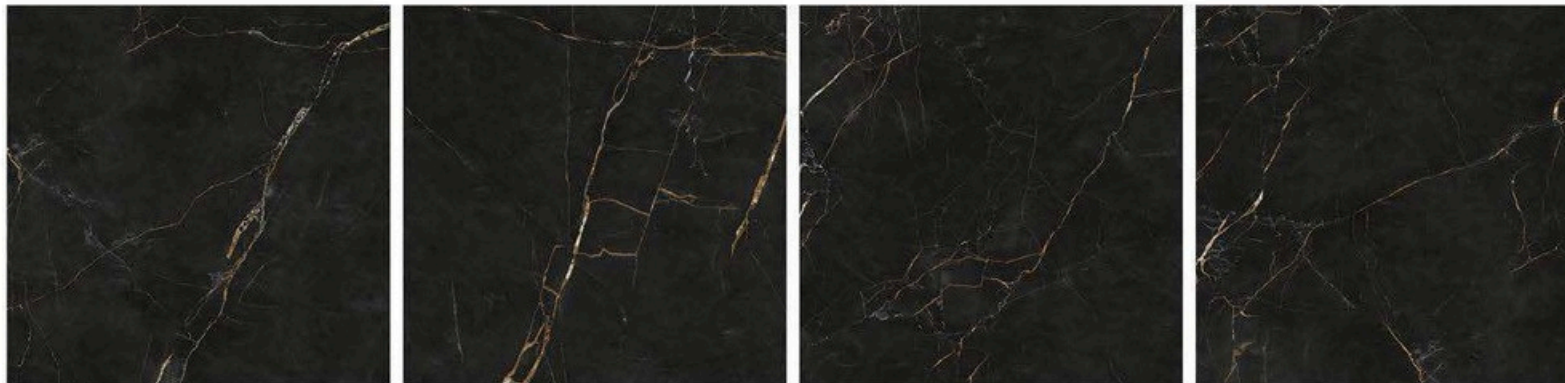

☐ Polished

Indoor | Outdoor | Wall | Floor

rustiqué
Exclusive

QG80145

Noir Saint Laurent

└┘ 800x800mm

☐ Polished

Indoor | Outdoor | Wall | Floor