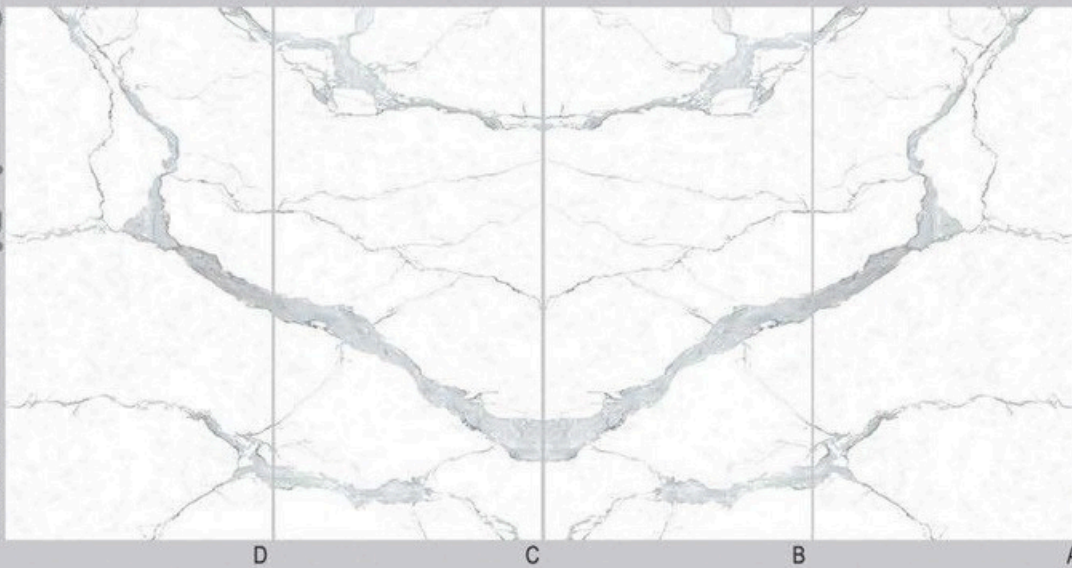

More flexible in curve application.

Statuario Bianco

SFOGB24053

SUMMIT
Exclusive

┌ 1200x2400mm ◻ Polished Indoor | Outdoor | Wall | Floor

A

B

C