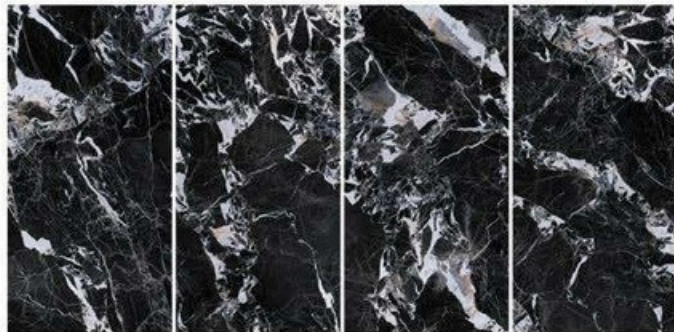

Indoor | Outdoor | Wall | Floor

QG8891839
Agate Siena

QG8891822 Calacatta Black

rustiqué
Exclusive

└ 900x1800mm

☑ Polished

Indoor | Outdoor | Wall | Floor

rustiqué
Exclusive