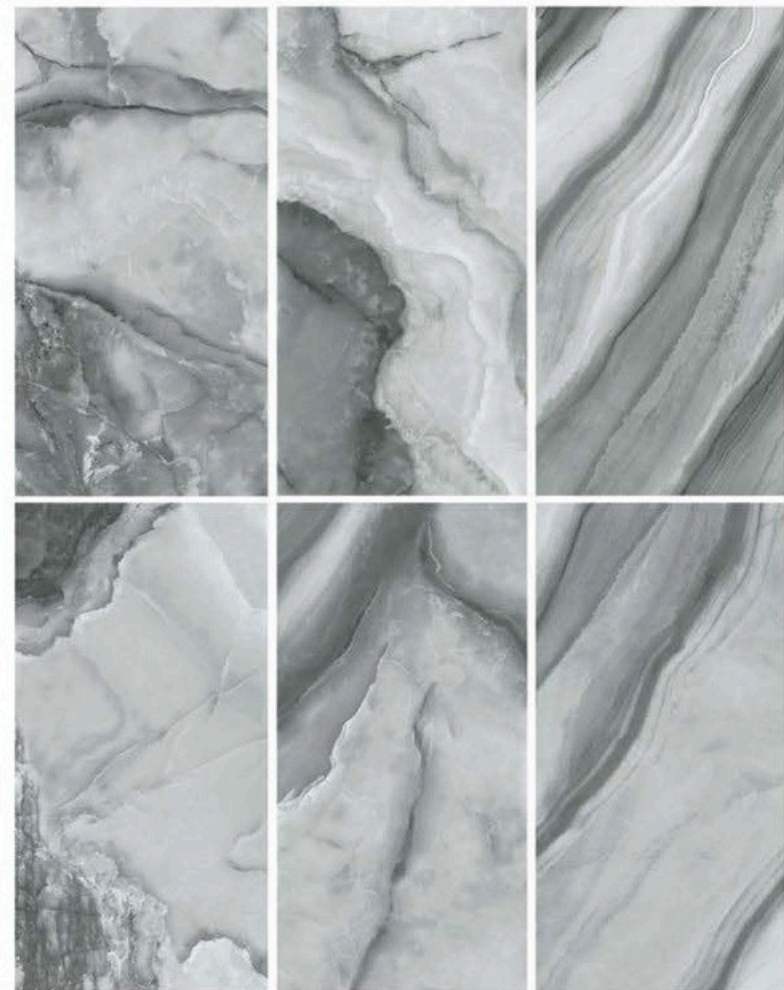

QG126295
Onyx Grey

┌ 600x1200mm

☐ Polished

Indoor | Outdoor | Wall | Floor