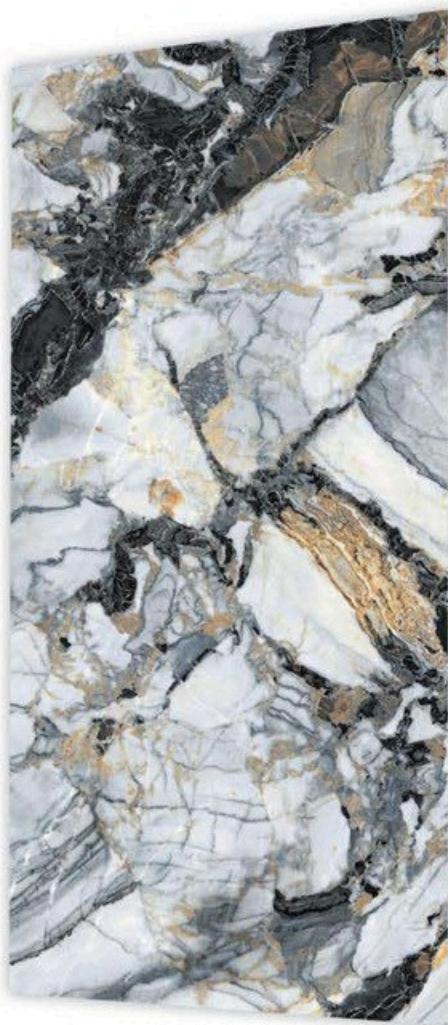

More flexible in curve application.

Statuario Bianco

SFOGB24053

SUMMIT
Exclusive

┌ 1200x2400mm ◻ Polished Indoor | Outdoor | Wall | Floor

A

B

C