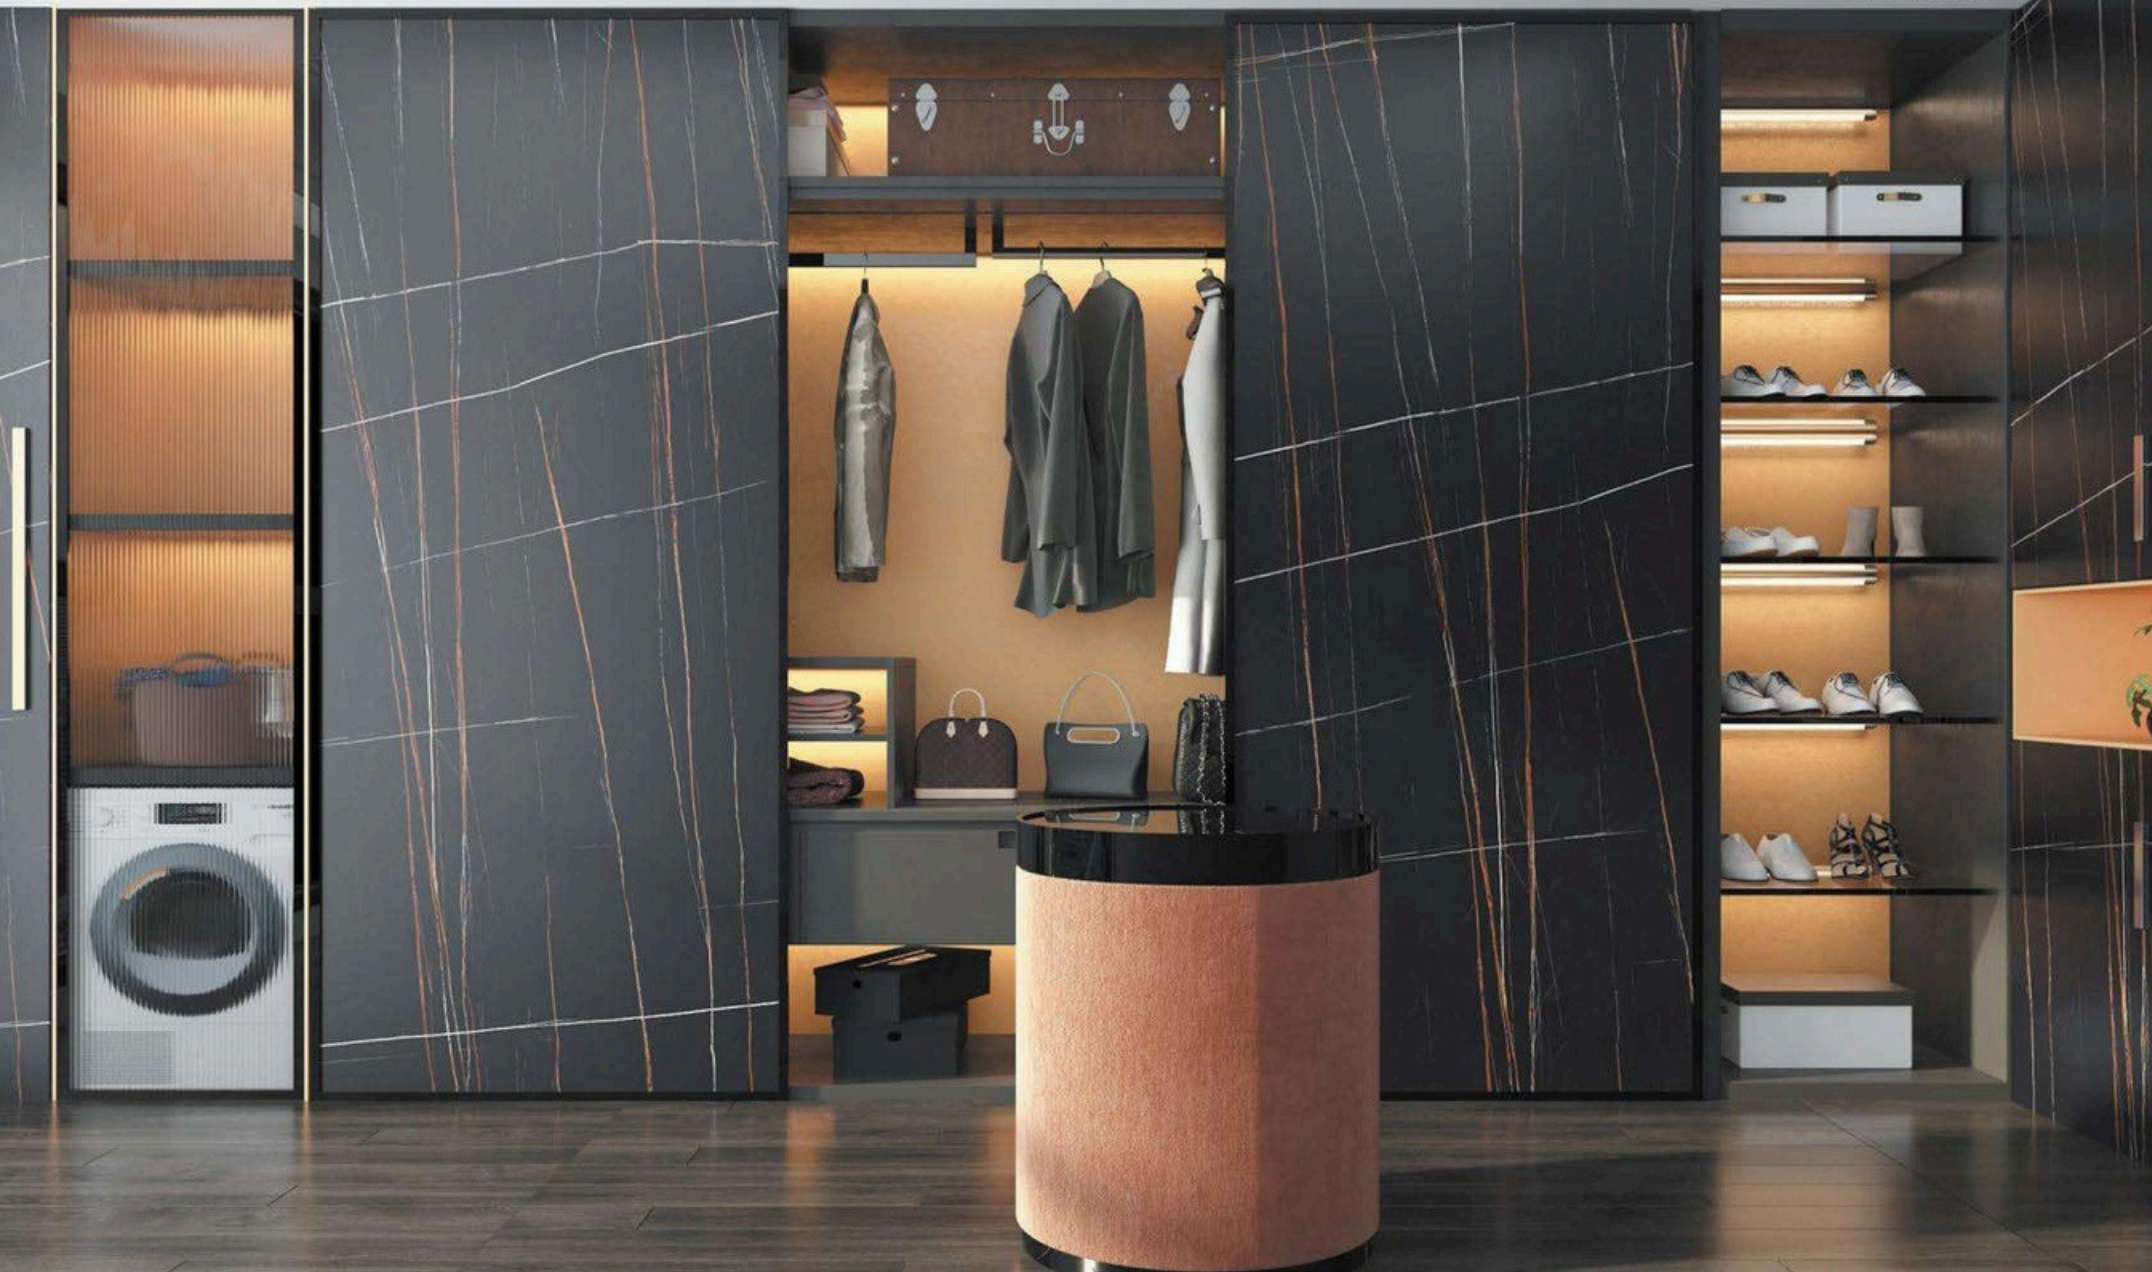

┌ 1200x2400mm

□ Matte

Indoor | Outdoor | Wall | Floor