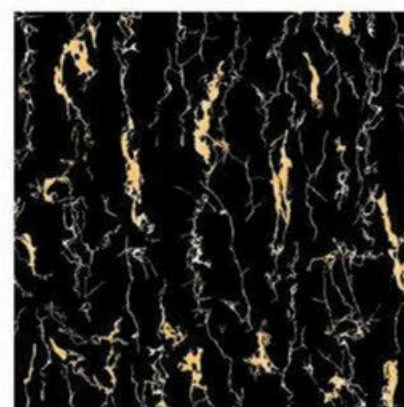

SFQ80421
Nero Portoro

┌ Polished

Indoor | Outdoor | Wall | Floor

SFDIQ1T80997
Onyx Brown

SFDIQ1T80998
Bleu de Savoie

┌ 800x800mm

☐ Polished

Indoor | Outdoor | Wall | Floor