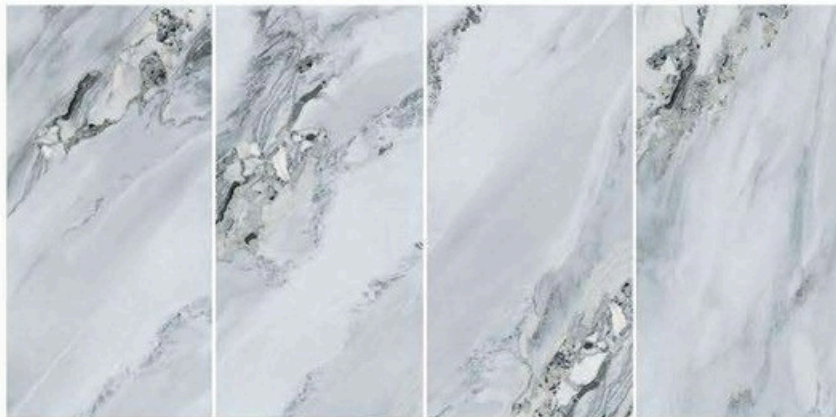

Indoor | Outdoor | Wall | Floor

QG126272
Classic White

┌ 600x1200mm

☐ Polished

Indoor | Outdoor | Wall | Floor

rustiqué
Exclusive

FEEL THE
NATURE

QG126260