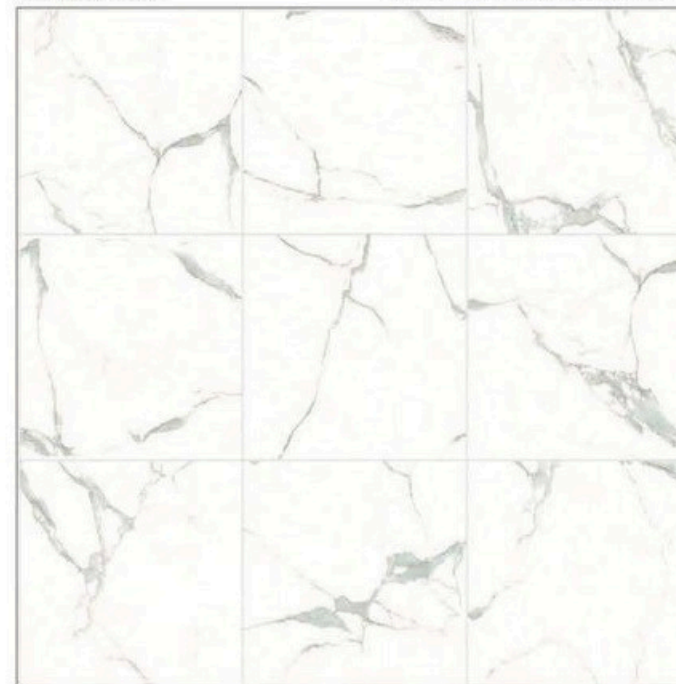

┌ 1000x1000 mm

QR80280

Prime Calacatta

☐ Polished Indoor | Outdoor | Wall | Floor

┌ 800x800mm

rustiqué

QR10620-SQ

Bianco Ibiza