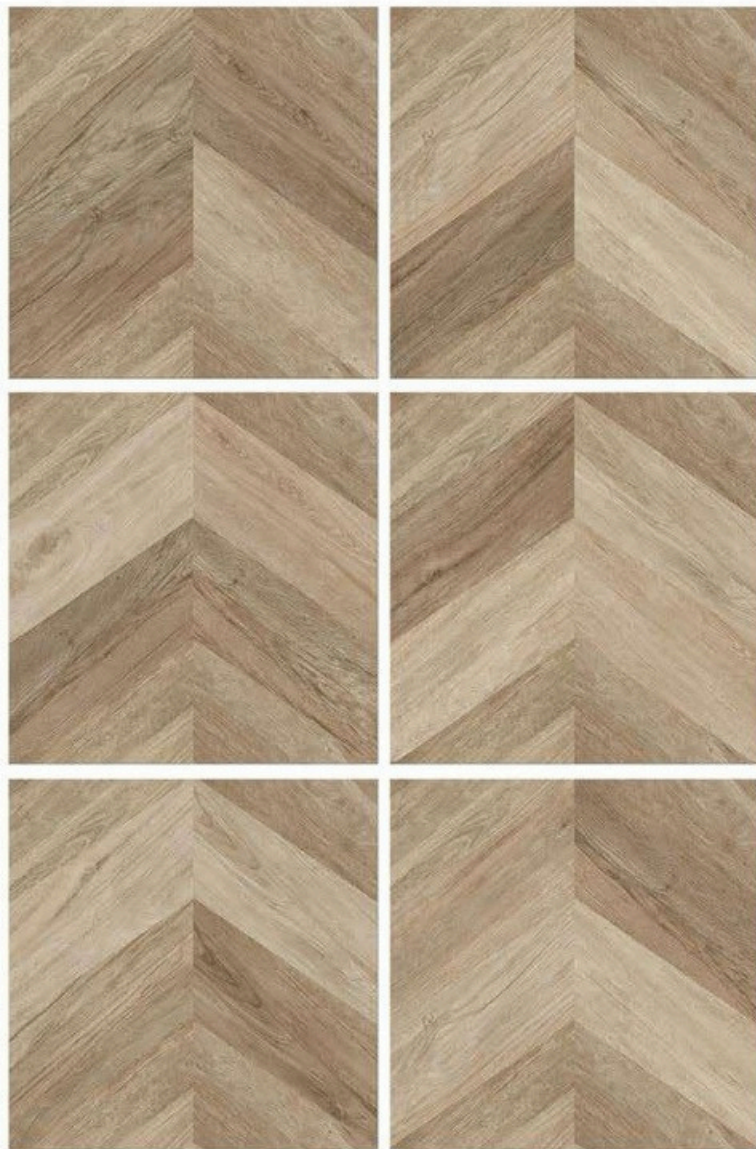

SFWI1T60459 Herringbone Mango Wood