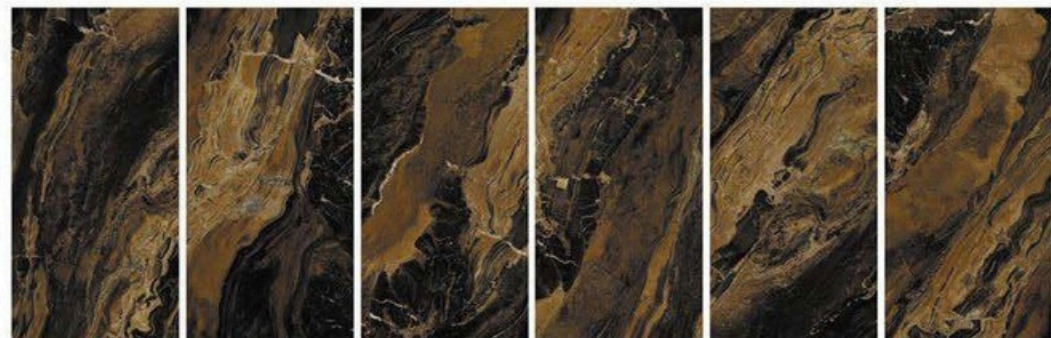

QG8891895

┌ 900x1800mm

☐ Polished

Indoor | Outdoor | Wall | Floor