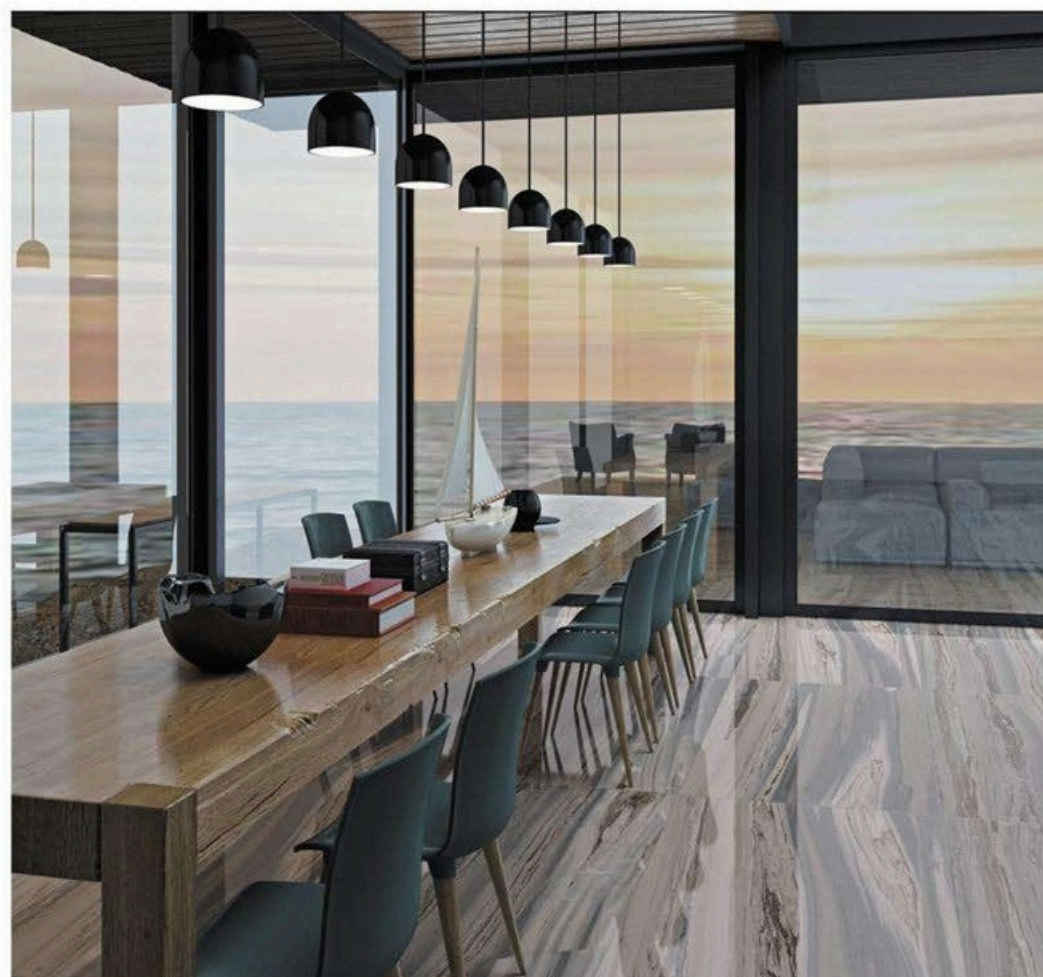

SFRQ189026
Palissandro Grey

┌ 900x1800mm

☐ Polished

Indoor | Outdoor | Wall | Floor