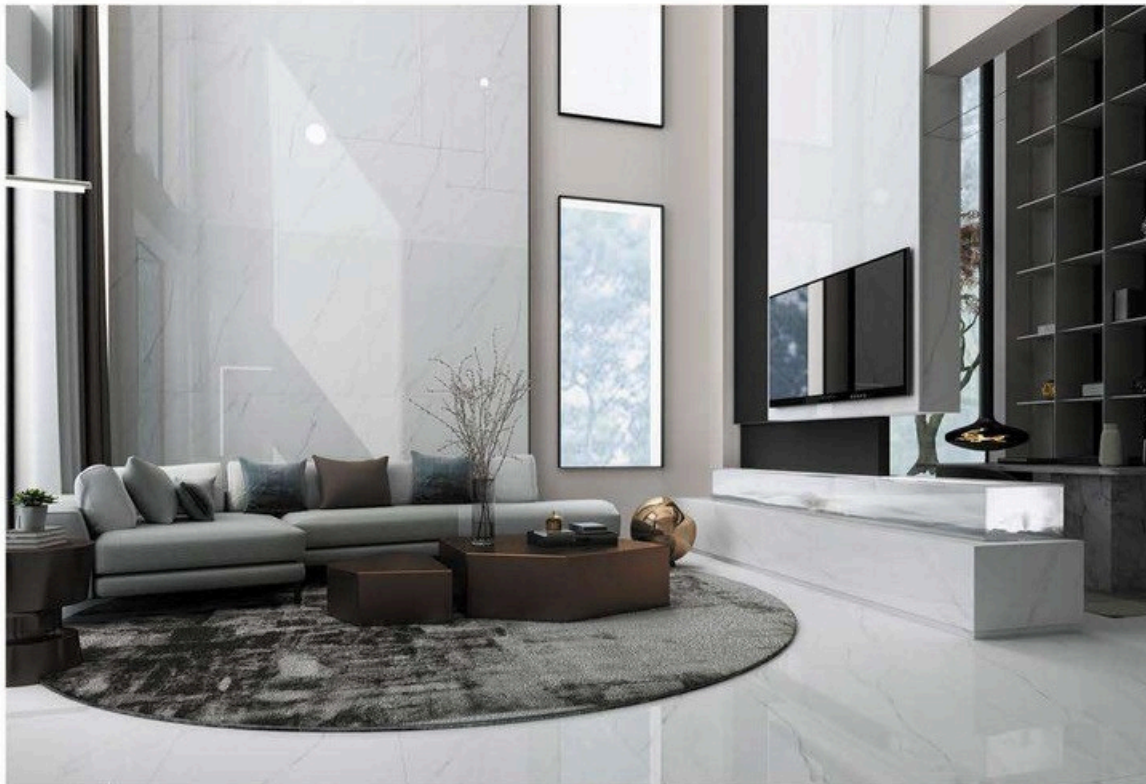

QG126272
Classic White

┌ 600x1200mm

☐ Polished

Indoor | Outdoor | Wall | Floor